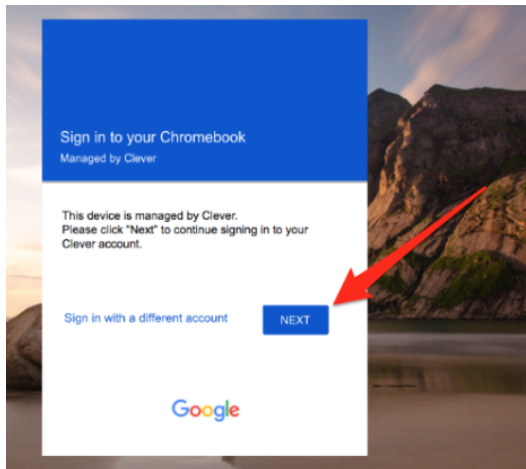

Greetings! Welcome to the wonderful world of distance learning!

First, let's get connected to WiFi. Select your home WiFi network and enter the password.

If you don't have WiFi, please call your school.

Next, sign in to your Chromebook

Signing in with a Clever Badge

1. Select **NEXT**

2. The badge screen will appear. Scan your badge, and you'll see a green checkmark.

Signing in with email address

If you don't know your login information, contact your school (see list below)