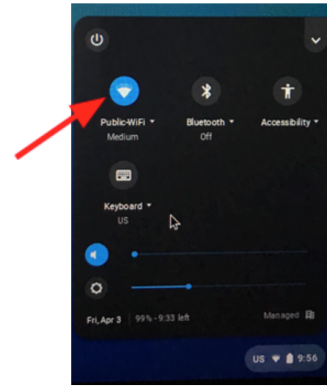

Greetings! Welcome to the wonderful world of distance learning!

First, let's get connected to WiFi. Select your home WiFi network and enter the password.

If you don't have WiFi, please call your school.

Next, sign in to your Chromebook

Signing in with a Clever Badge

1. Select **NEXT**

2. The badge screen will appear. Scan your badge, and you'll see a green checkmark.

Signing in with email address

If you don't know your login information, contact your school (see list below)